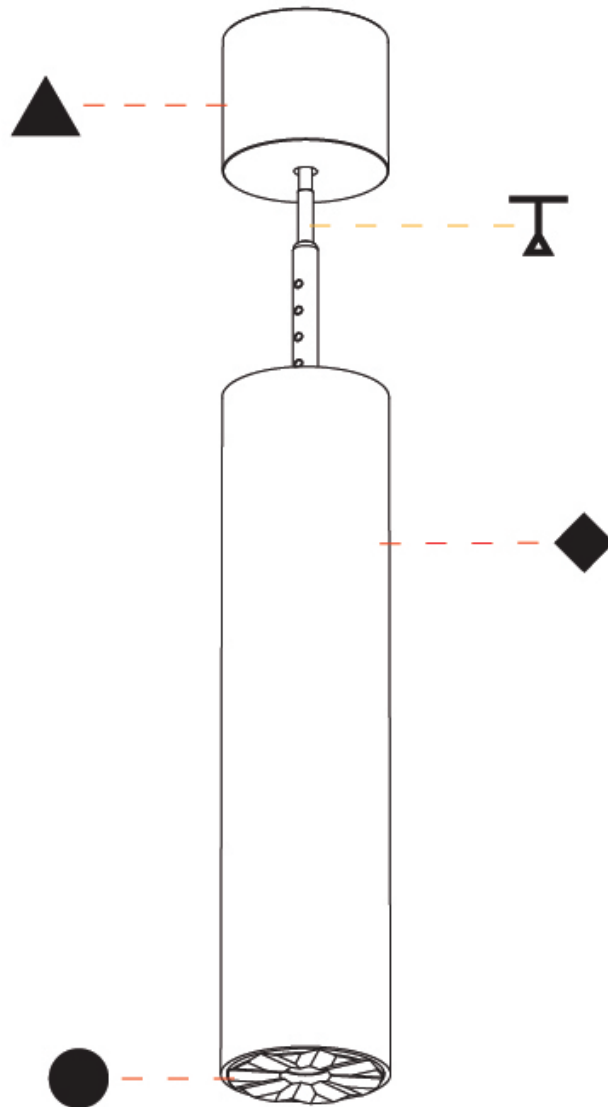

STUDIO COLLECTION 2 SUSPENSION

A300805-

PROJECT
TYPE
SPECIFIER
QUANTITY
DATE

A