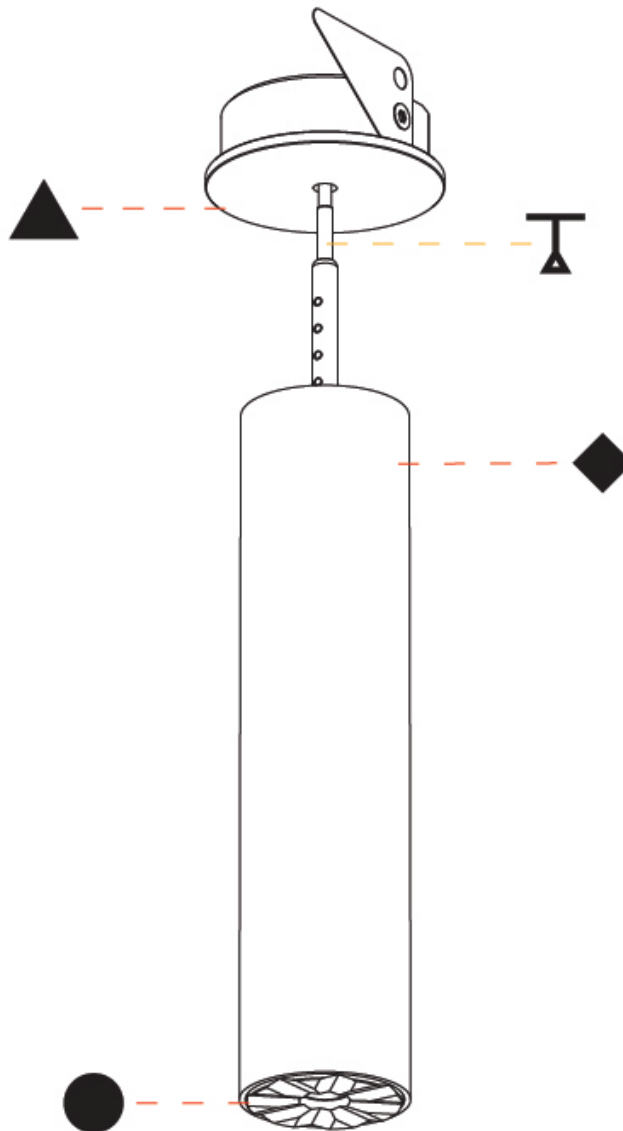

STUDIO COLLECTION 2 SUSPENSION

A300804-

PROJECT _____

TYPE _____

SPECIFIER _____

QUANTITY _____

DATE _____

A