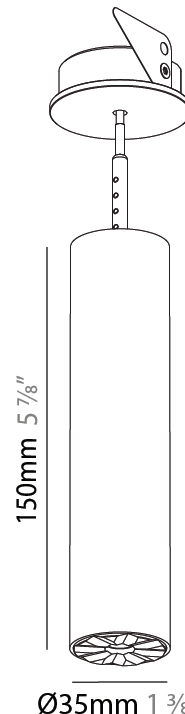

Ø50mm 1 15/16"